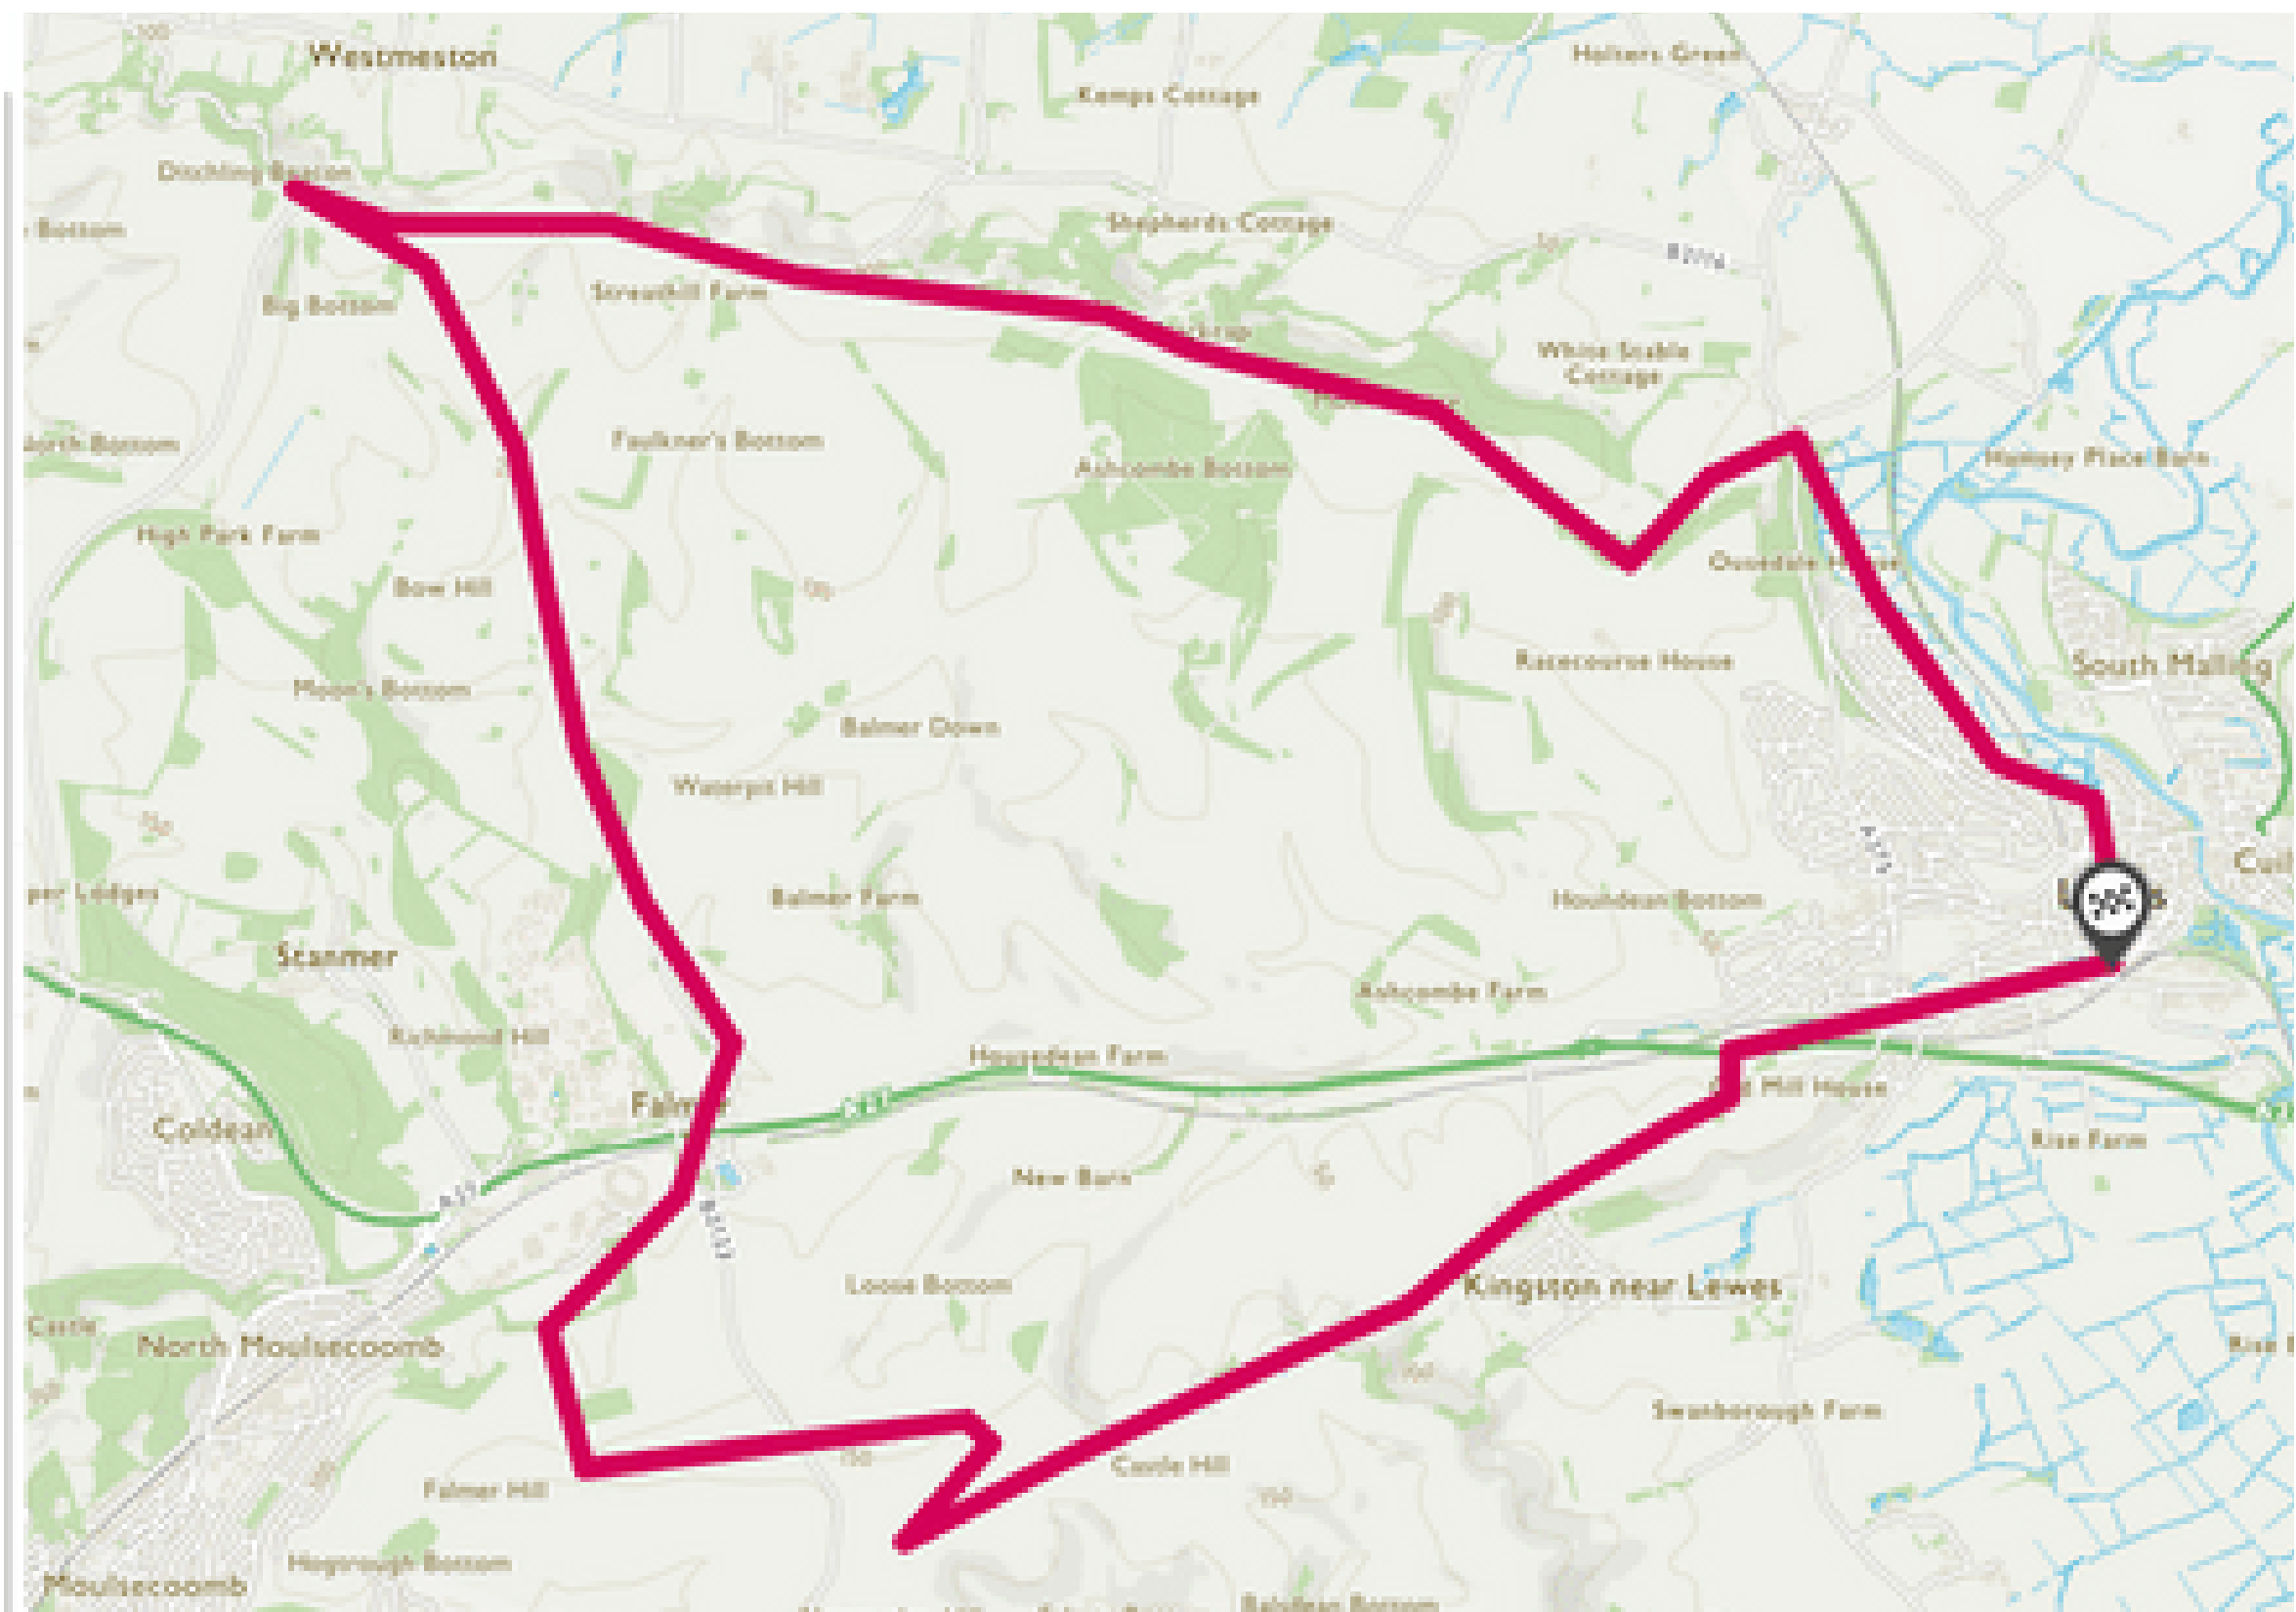

The Passage's South Downs Trekathon

15 mile route (clockwise)

<https://osmaps.ordnancesurvey.co.uk/route/6854861/TP-15-Mile-Route>