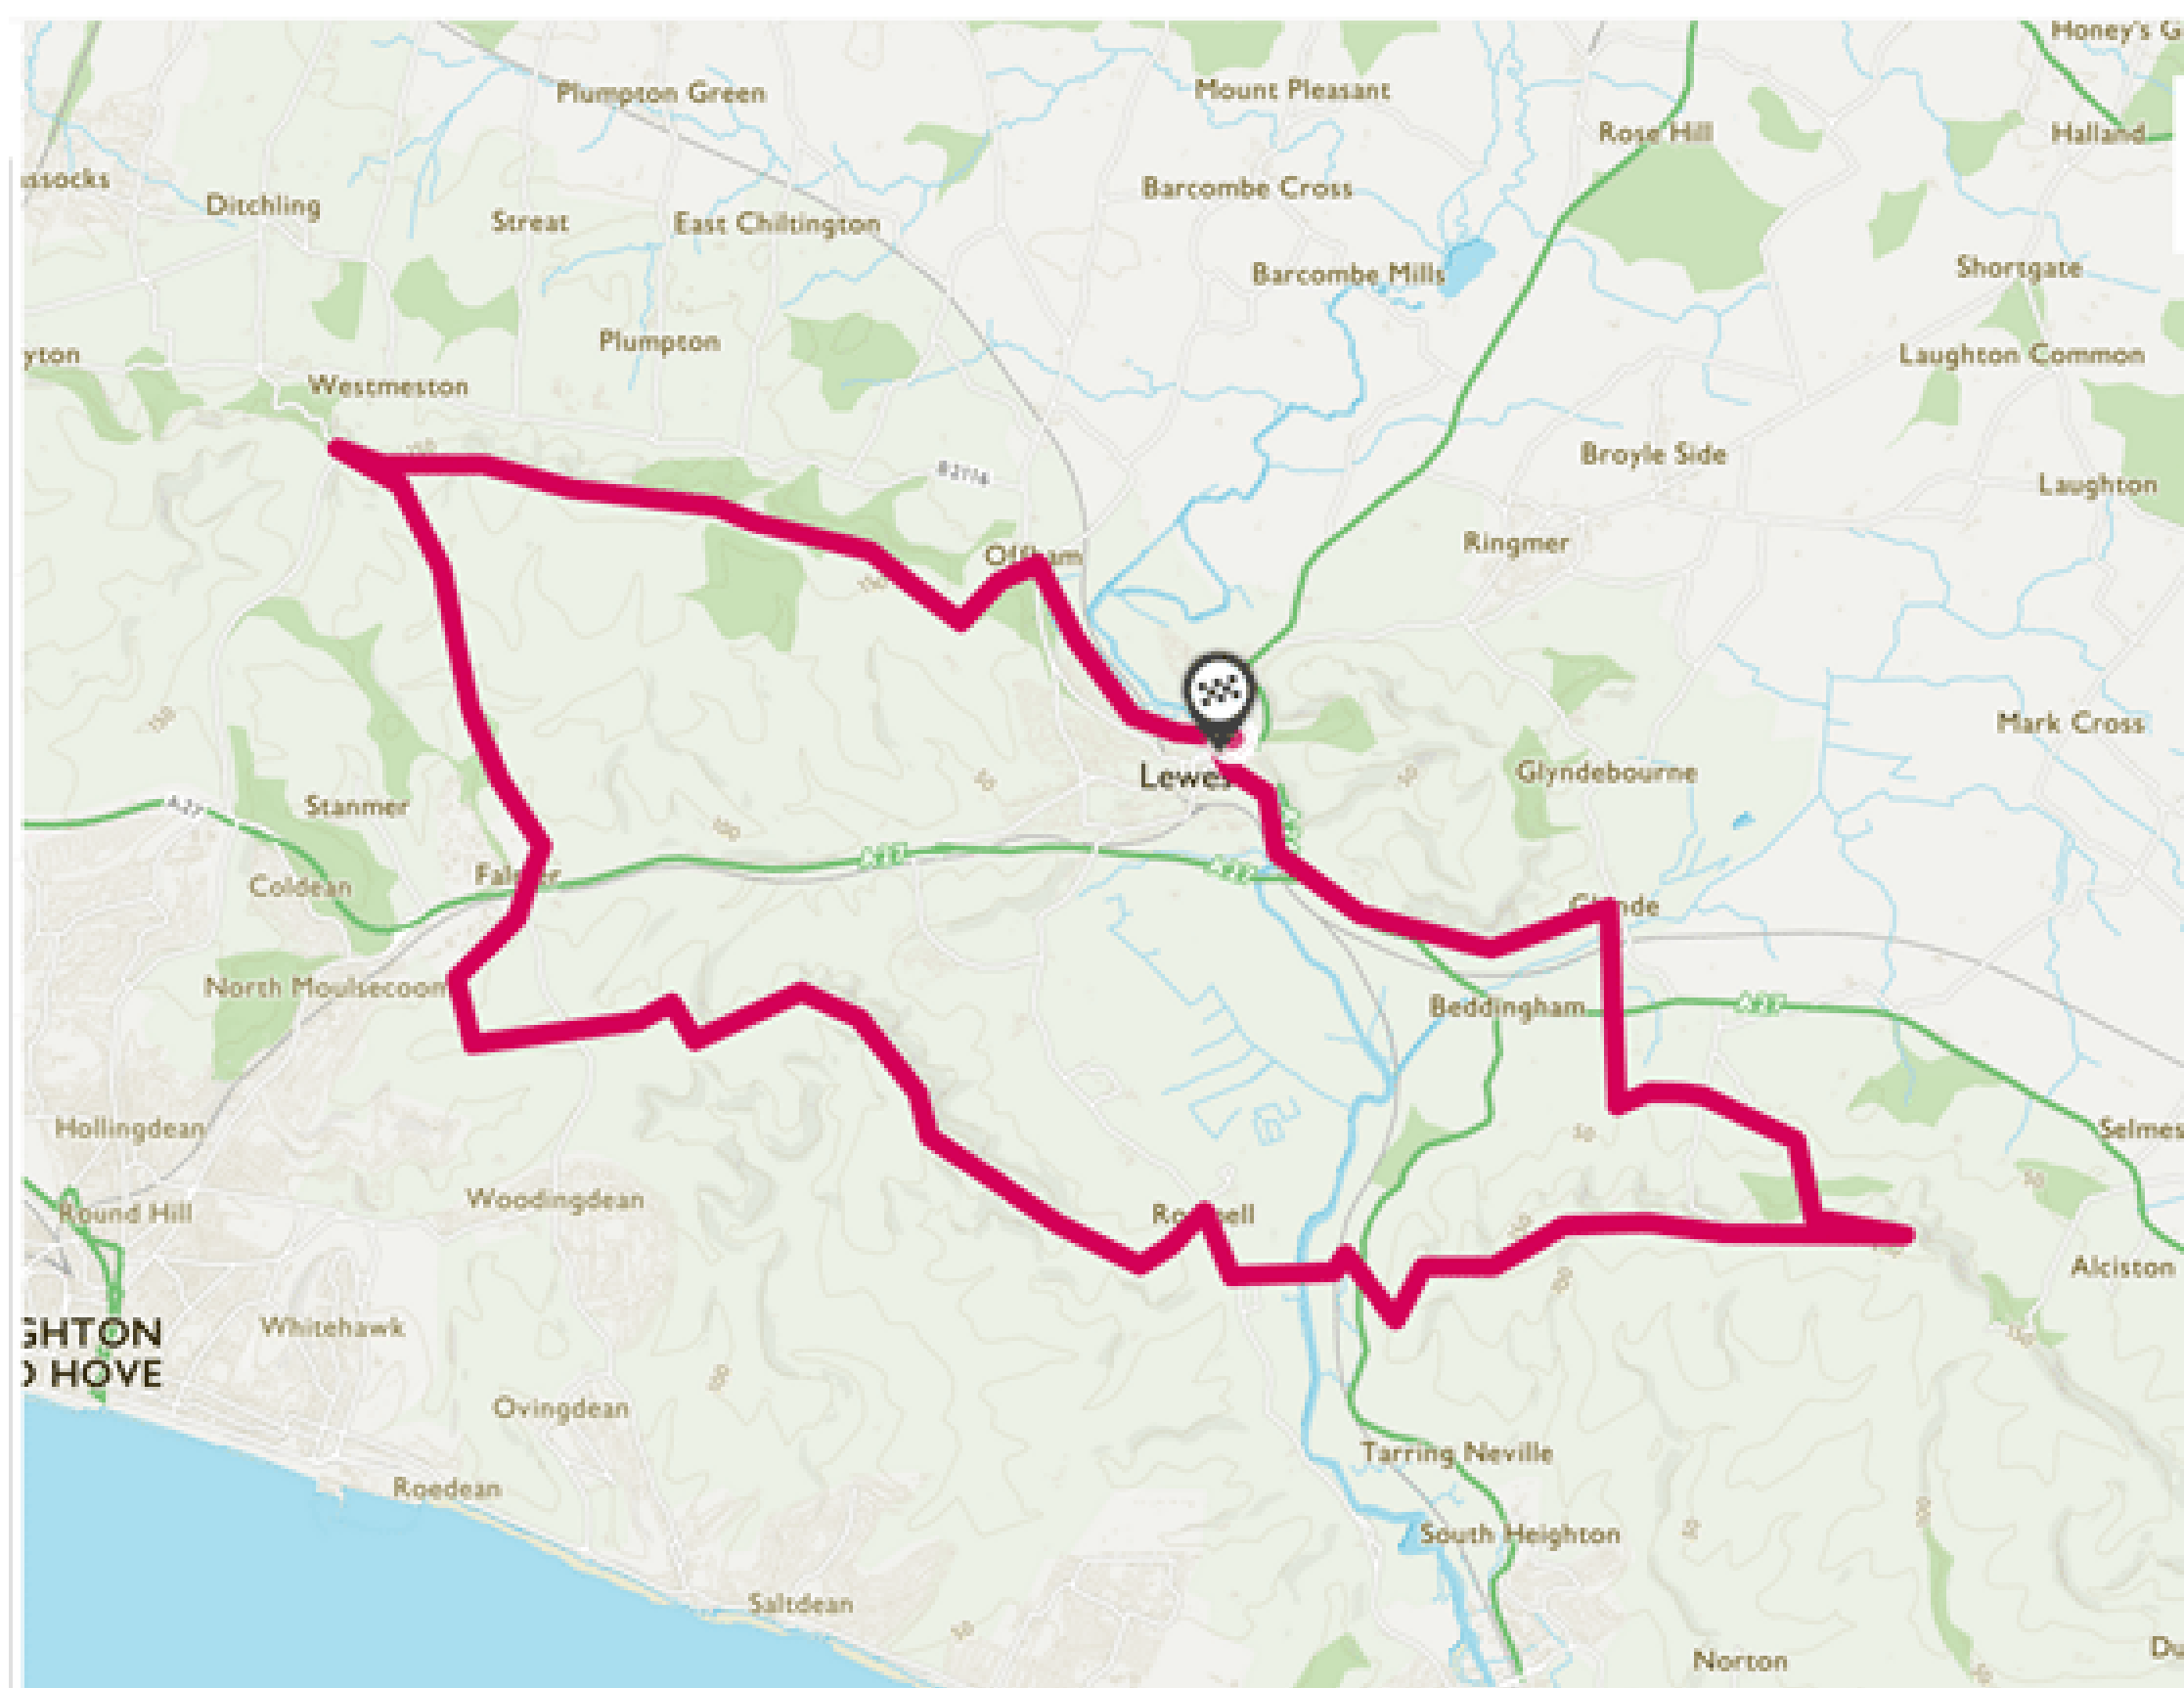

# The Passage's South Downs Trekathon

**26 mile route (anti-clockwise)**

<https://osmaps.ordnancesurvey.co.uk/route/6854857/TP-26-Mile-Route>

# The Passage's South Downs Trekathon

**15 mile route (clockwise)**

<https://osmaps.ordnancesurvey.co.uk/route/6854861/TP-15-Mile-Route>

# The Passage's South Downs Trekathon

**9 mile route (anti-clockwise)**

<https://osmaps.ordnancesurvey.co.uk/route/6854934/TP-9-Mile-Route>