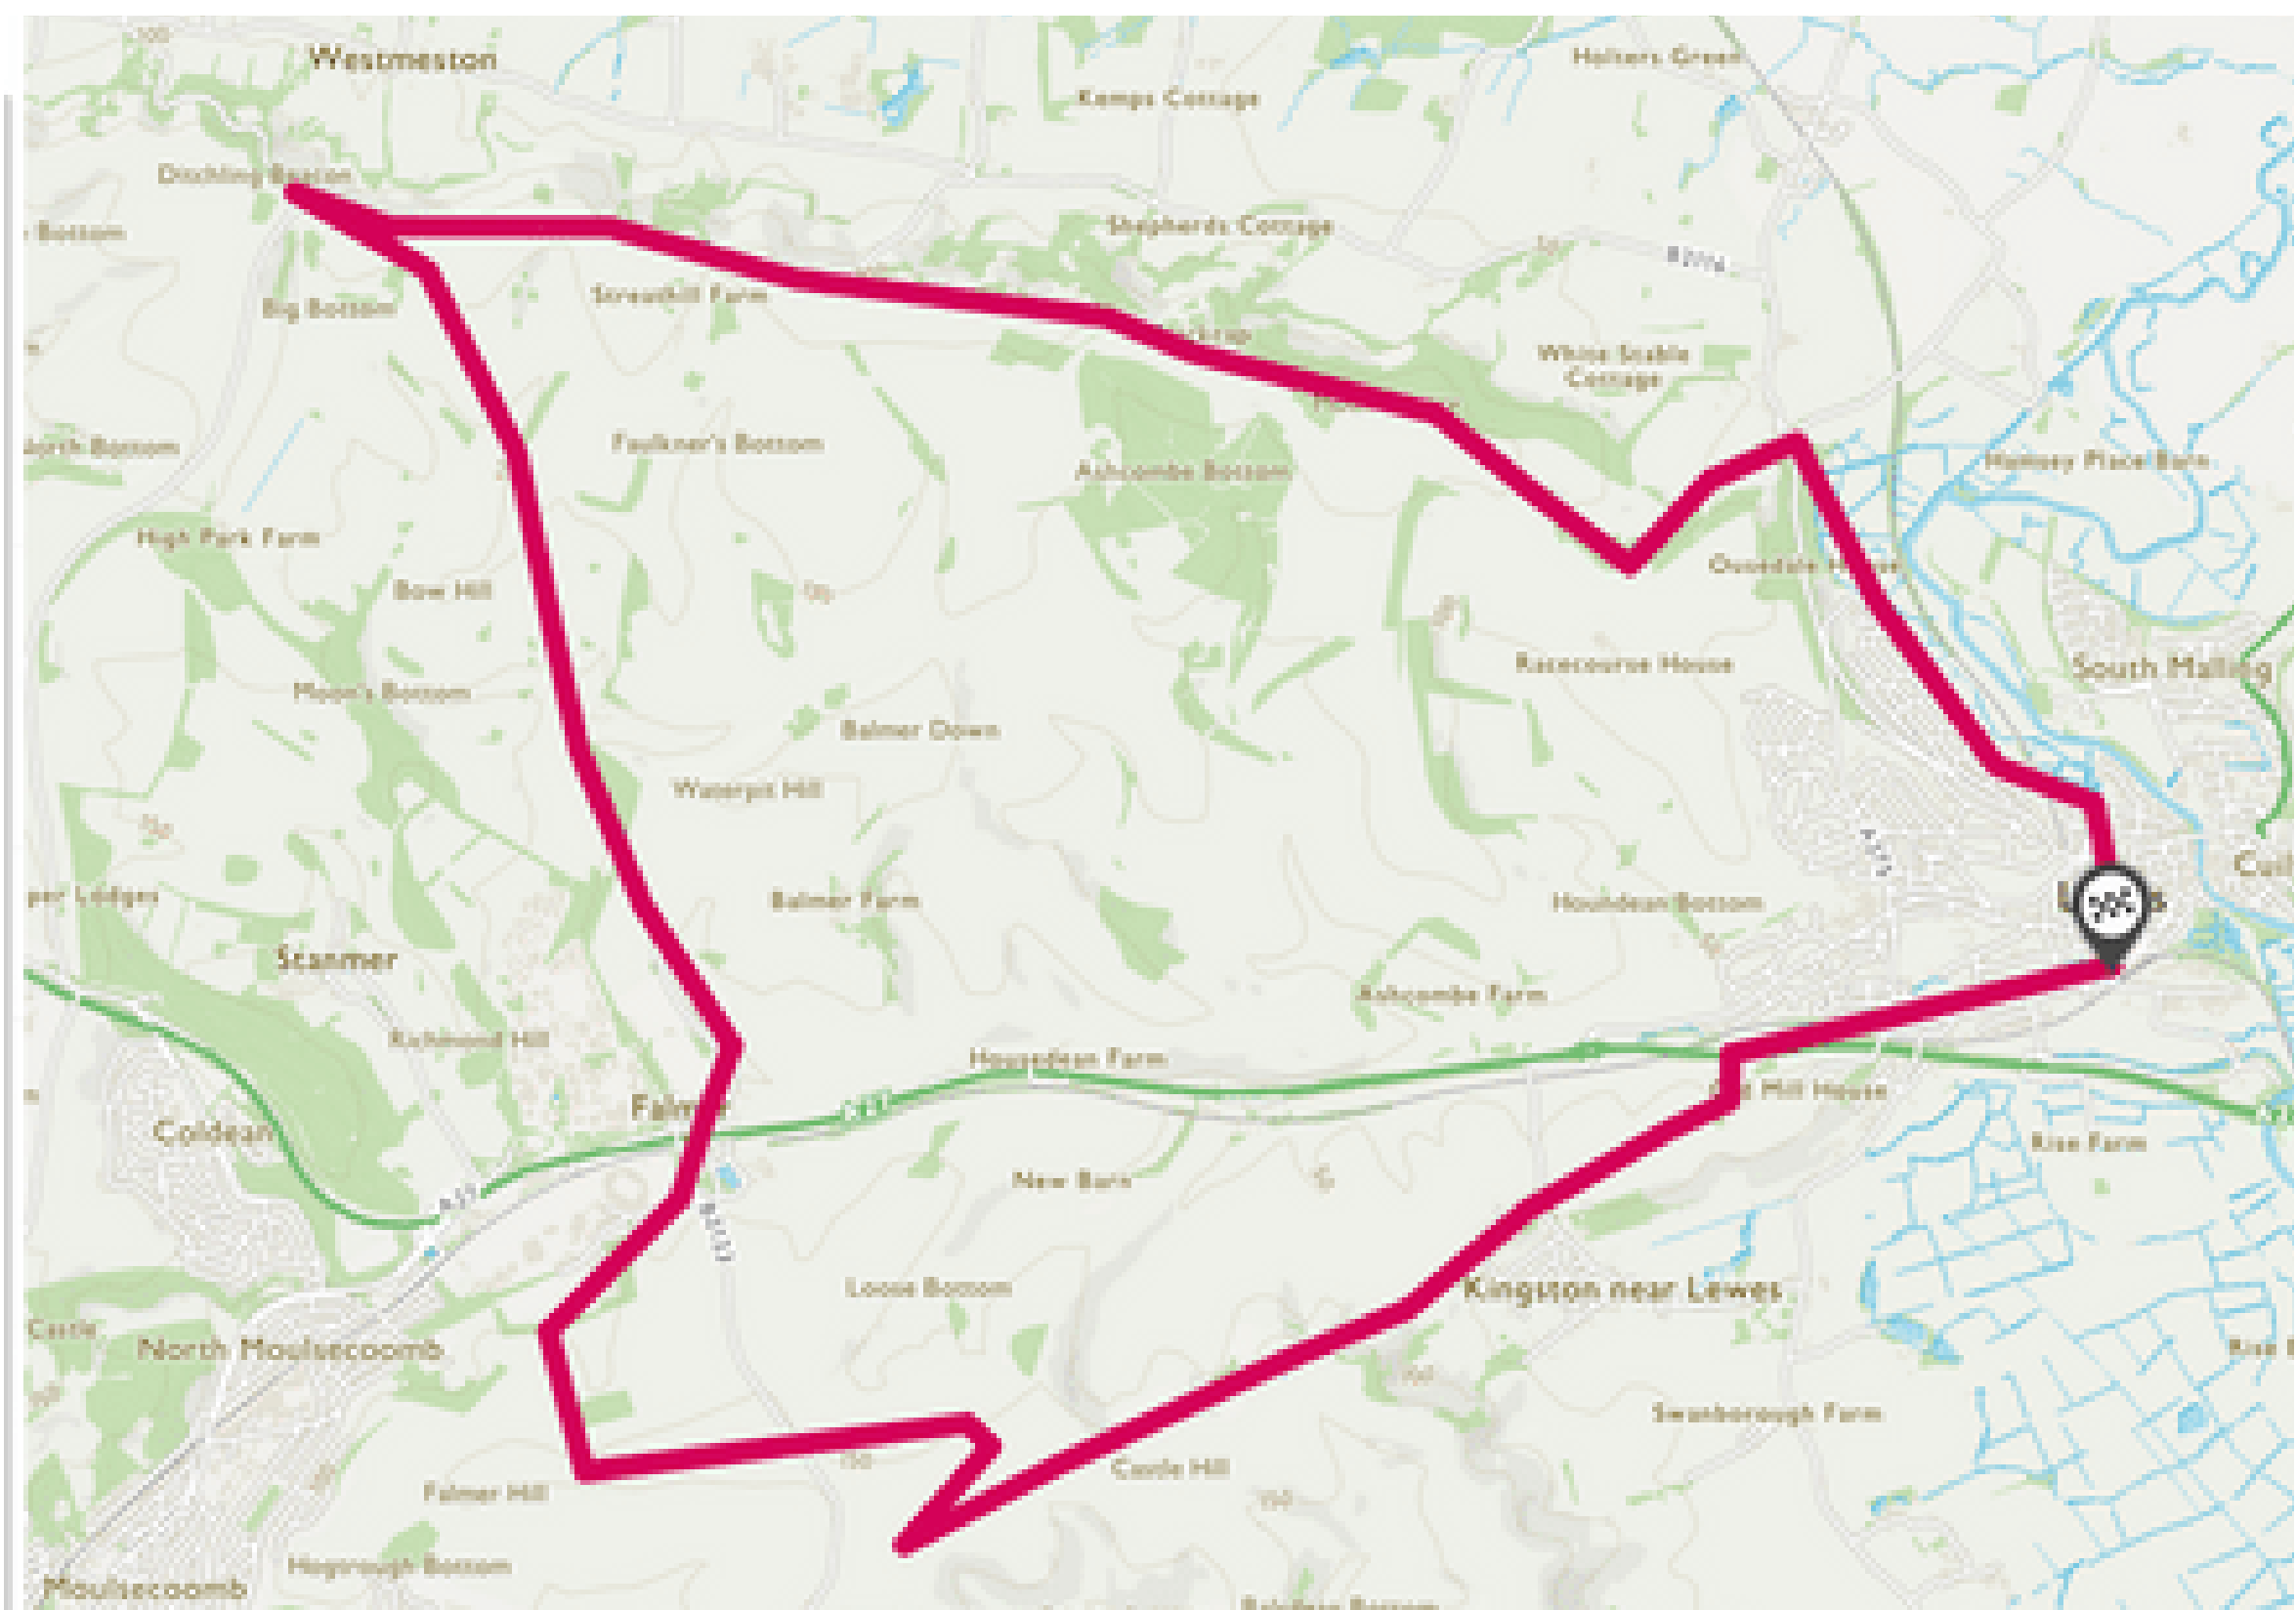

# The Passage's South Downs Trekathon

**26 mile route (anti-clockwise)**

<https://osmaps.ordnancesurvey.co.uk/route/6854857/TP-26-Mile-Route>

# The Passage's South Downs Trekathon

**15 mile route (clockwise)**

<https://osmaps.ordnancesurvey.co.uk/route/6854861/TP-15-Mile-Route>

# The Passage's South Downs Trekathon

**9 mile route (anti-clockwise)**

<https://osmaps.ordnancesurvey.co.uk/route/6854934/TP-9-Mile-Route>