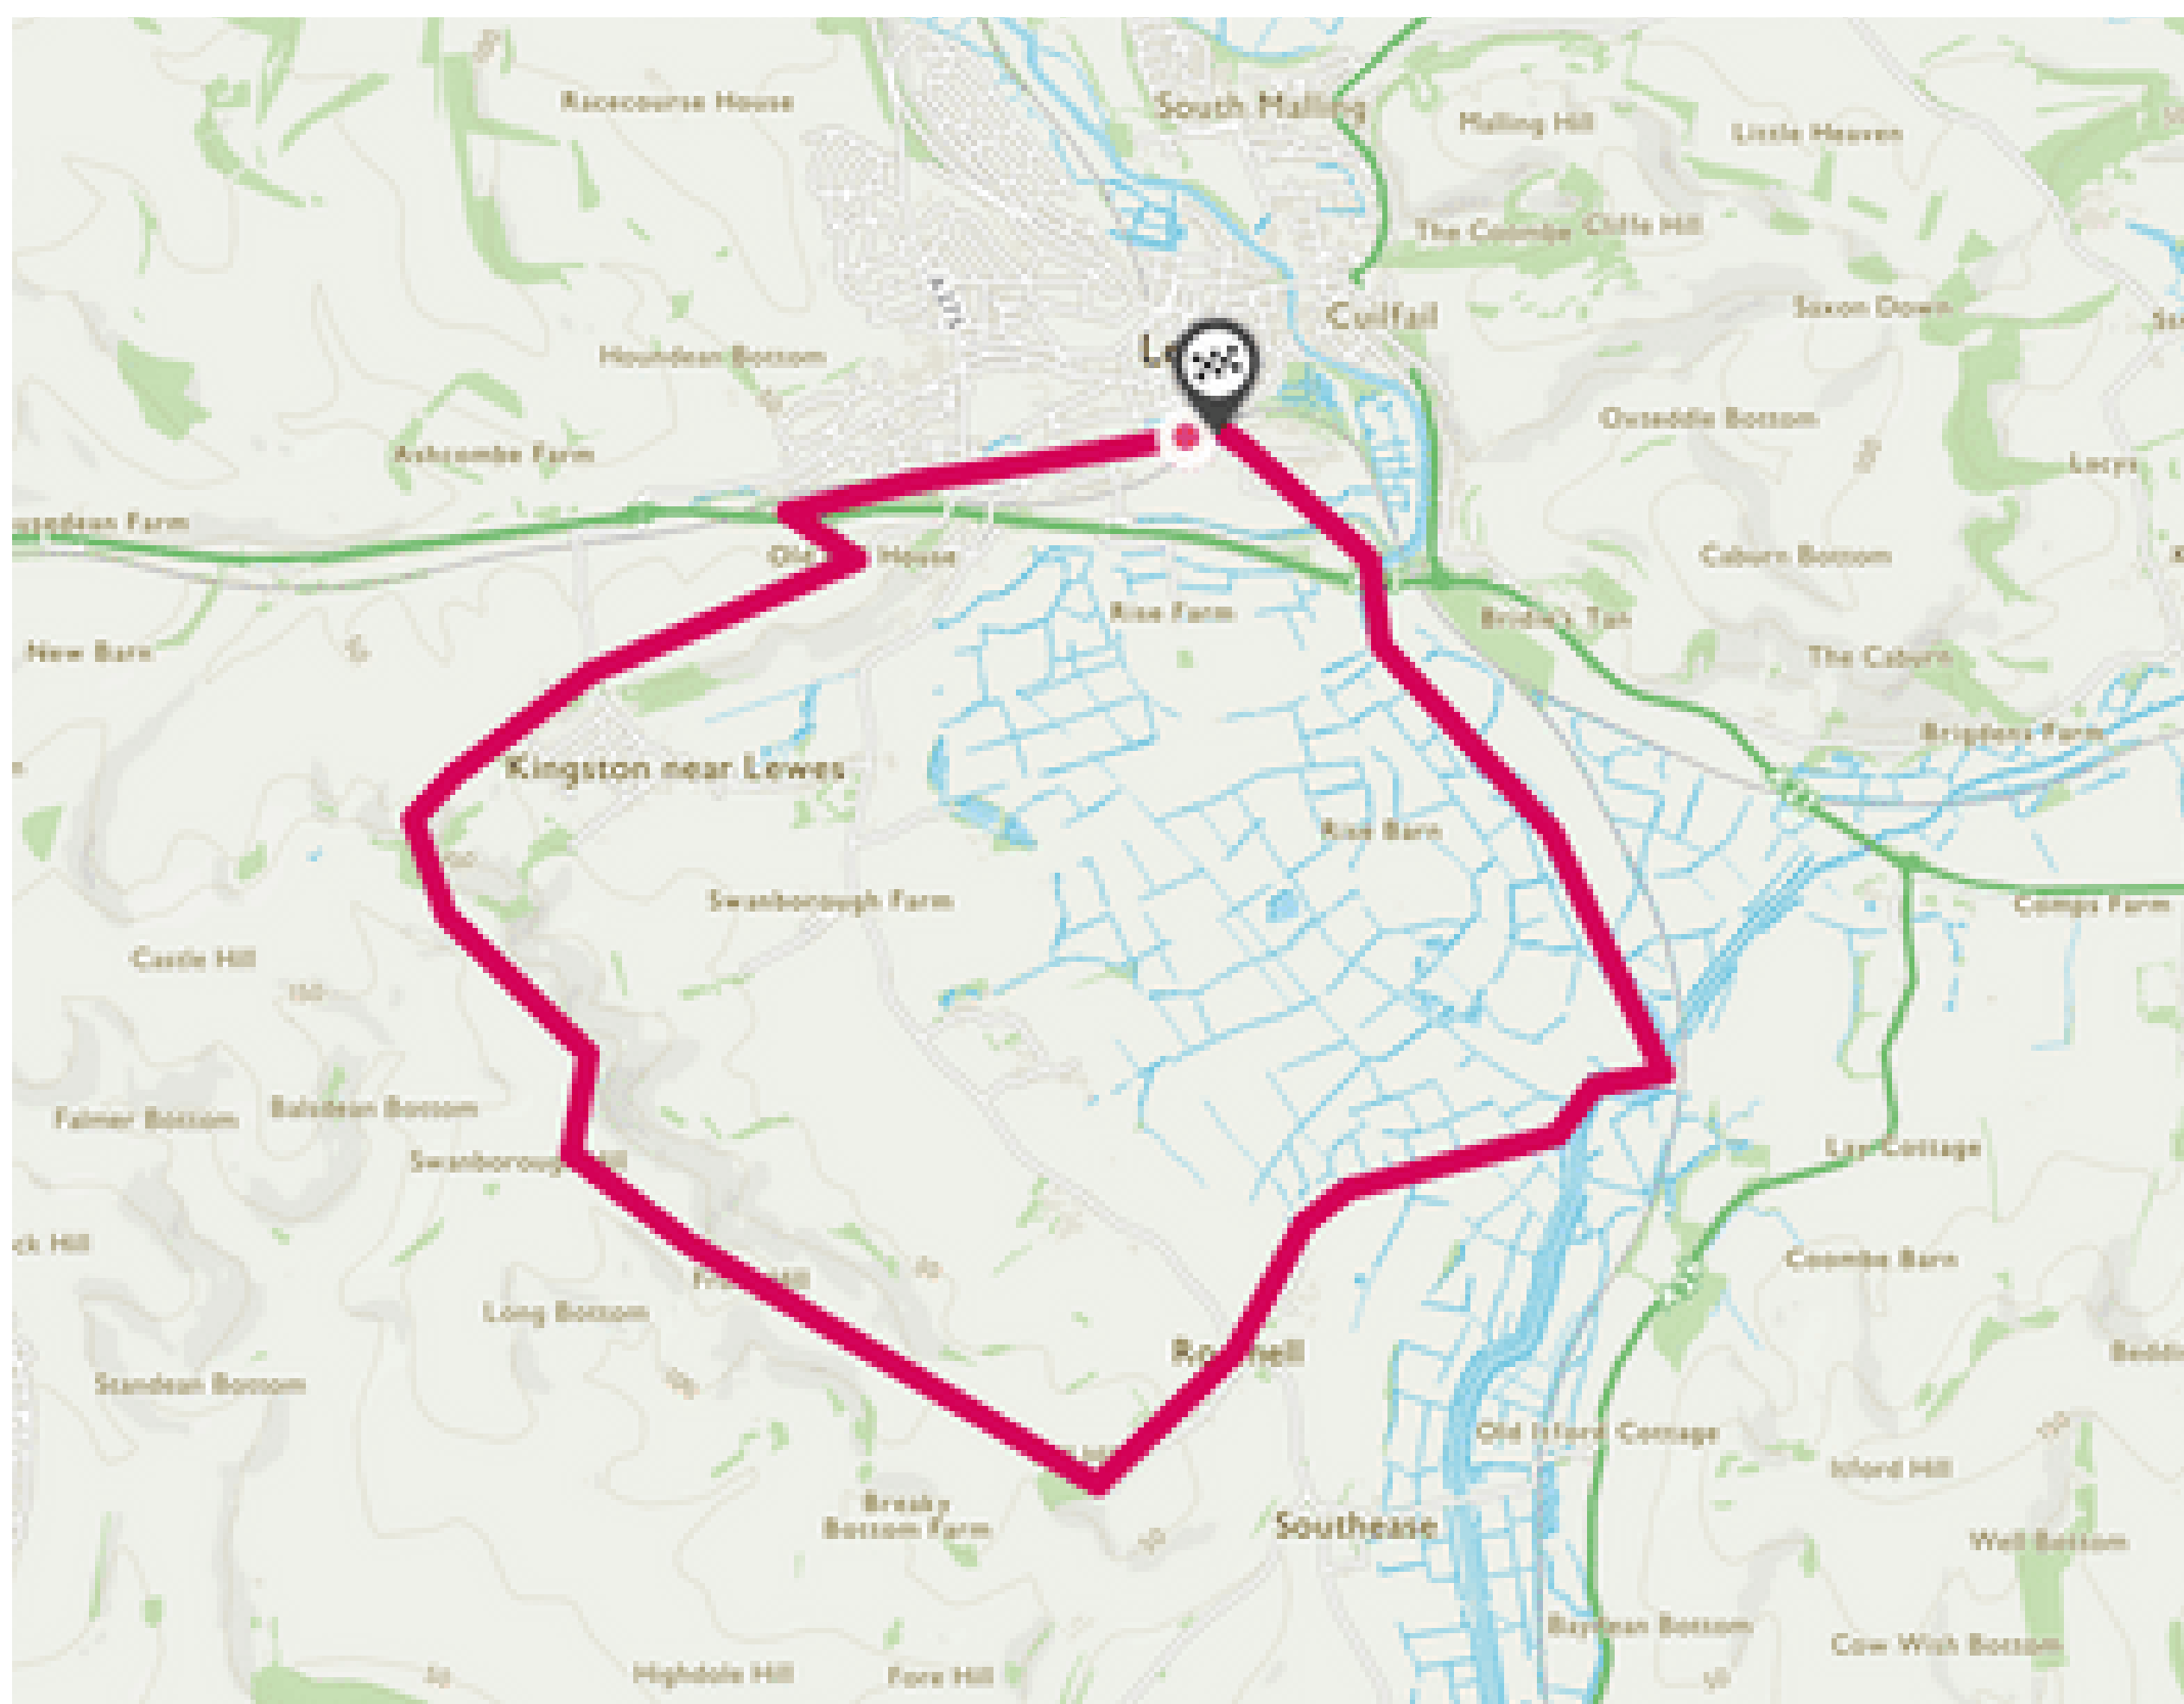

# The Passage's South Downs Trekathon

**26 mile route (anti-clockwise)**

<https://osmaps.ordnancesurvey.co.uk/route/6854857/TP-26-Mile-Route>

# The Passage's South Downs Trekathon

**15 mile route (clockwise)**

<https://osmaps.ordnancesurvey.co.uk/route/6854861/TP-15-Mile-Route>

# The Passage's South Downs Trekathon

**9 mile route (anti-clockwise)**

<https://osmaps.ordnancesurvey.co.uk/route/6854934/TP-9-Mile-Route>