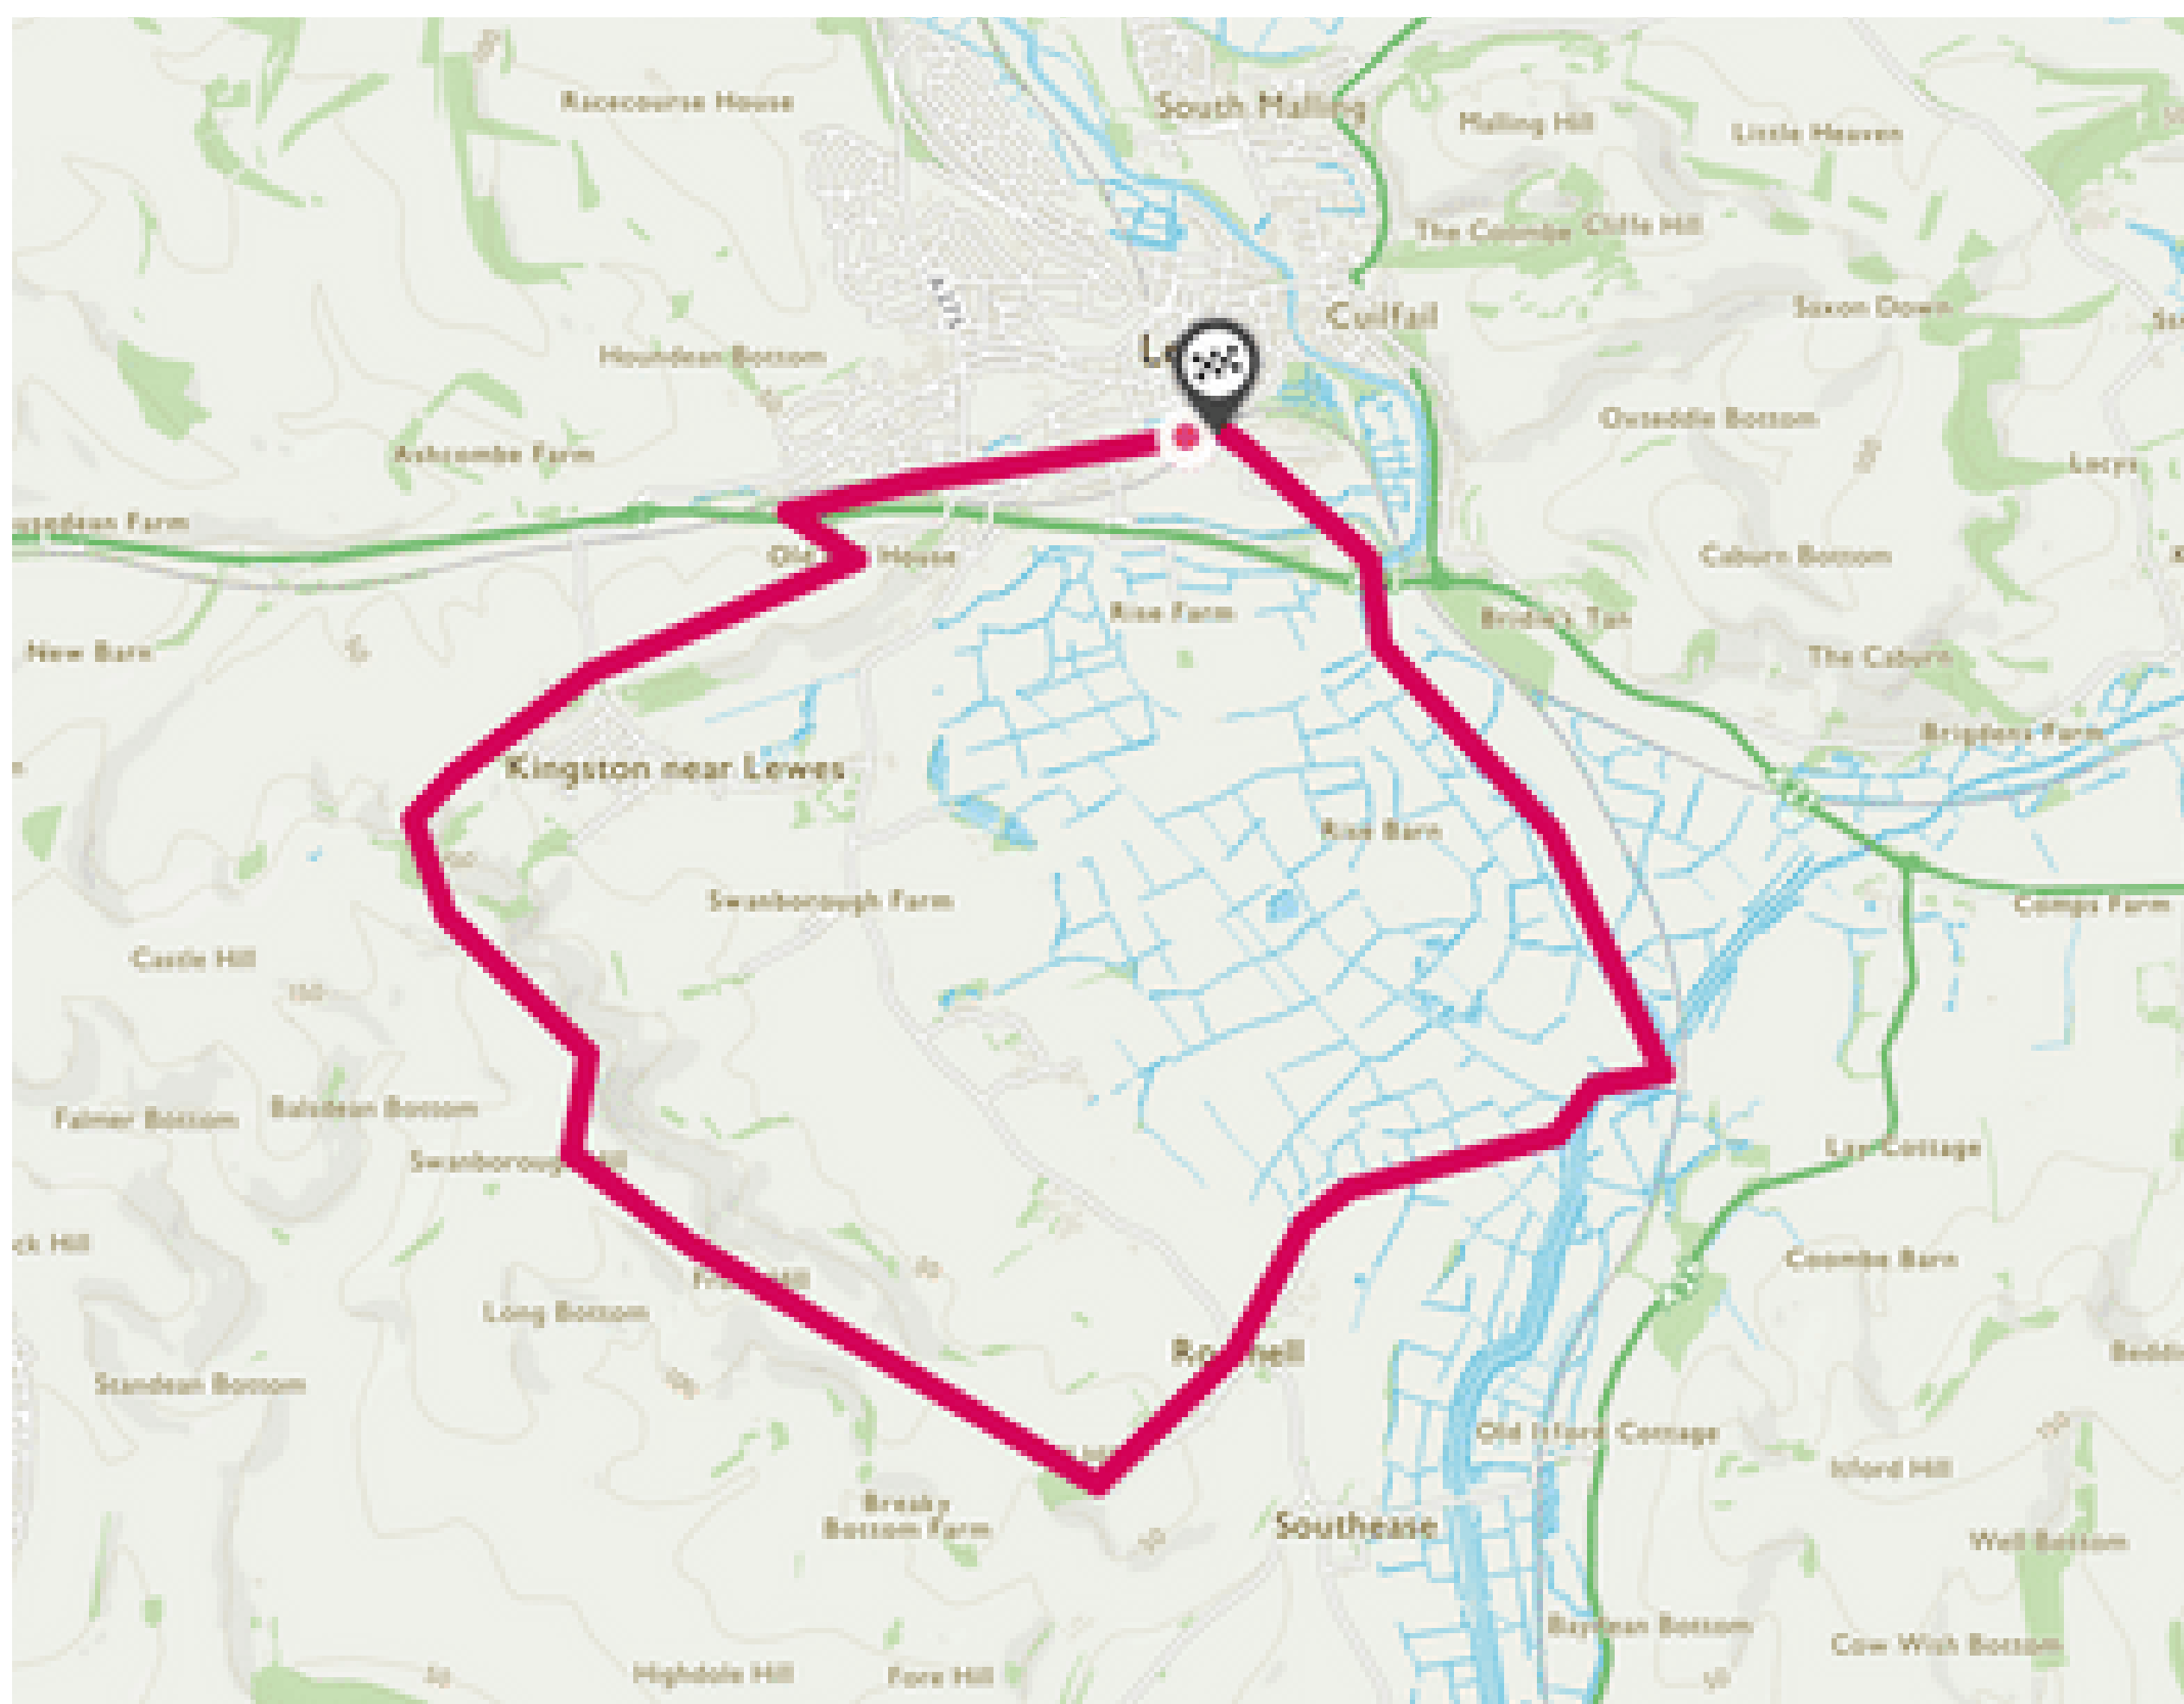

The Passage's South Downs Trekathon

9 mile route (anti-clockwise)

<https://osmaps.ordnancesurvey.co.uk/route/6854934/TP-9-Mile-Route>